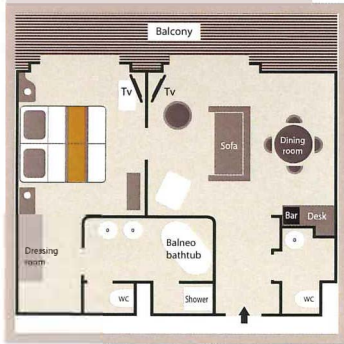

L'Austral

OWNER'S SUITE

(484 sq.ft. + 97 sq.ft. private balcony)

PRESTIGE SUITES I & II

(398 sq.ft. + 86 sq.ft. private balcony)

CATEGORIES 1, 2, & 3

(200 sq.ft. + 43 sq.ft. private balcony)

DELUXE SUITES

(290 sq.ft. + 54 sq.ft. private balcony)

CATEGORIES 5, 6, & 7

(200 sq.ft. + 43 sq.ft. private partial-wall balcony)

CATEGORY 8

(226 sq.ft.)