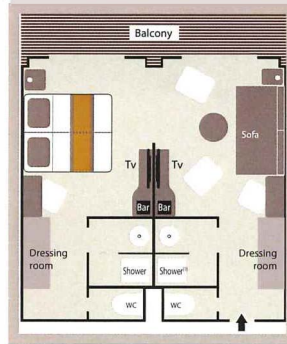

L'Austral

OWNER'S SUITE

(484 sq.ft. + 97 sq.ft. private balcony)

PRESTIGE SUITES I & II

(398 sq.ft. + 86 sq.ft. private balcony)

CATEGORIES 1, 2, & 3

(200 sq.ft. + 43 sq.ft. private balcony)

DELUXE SUITES

(290 sq.ft. + 54 sq.ft. private balcony)

CATEGORIES 5, 6, & 7

(200 sq.ft. + 43 sq.ft. private partial-wall balcony)

CATEGORY 8

(226 sq.ft.)