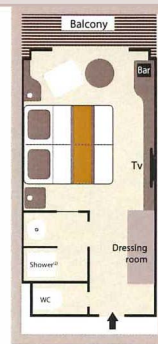

L'Austral

OWNER'S SUITE

(484 sq.ft. + 97 sq.ft. private balcony)

PRESTIGE SUITES I & II

(398 sq.ft. + 86 sq.ft. private balcony)

CATEGORIES 1, 2, & 3

(200 sq.ft. + 43 sq.ft. private balcony)

DELUXE SUITES

(290 sq.ft. + 54 sq.ft. private balcony)

CATEGORIES 5, 6, & 7

(200 sq.ft. + 43 sq.ft. private partial-wall balcony)

CATEGORY 8

(226 sq.ft.)