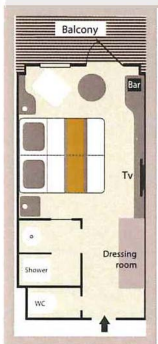

L'Austral

OWNER'S SUITE

(484 sq.ft. + 97 sq.ft. private balcony)

PRESTIGE SUITES I & II

(398 sq.ft. + 86 sq.ft. private balcony)

CATEGORIES 1, 2, & 3

(200 sq.ft. + 43 sq.ft. private balcony)

DELUXE SUITES

(290 sq.ft. + 54 sq.ft. private balcony)

CATEGORIES 5, 6, & 7

(200 sq.ft. + 43 sq.ft. private partial-wall balcony)

CATEGORY 8

(226 sq.ft.)